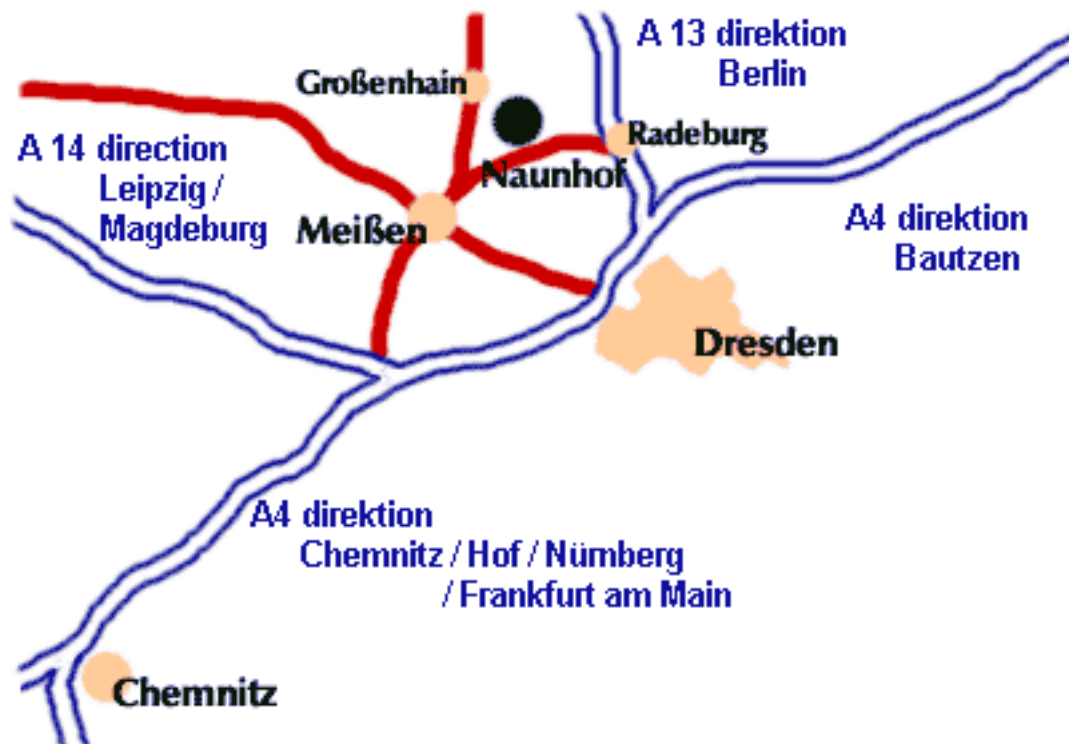

- A13 exit Radeburg
- in the direction of Meißen
- after ca 8,0 km right in the direction of Naundorf
- 300 meters after the place-name sign right
- straight on to horticulture Karl Stahnke